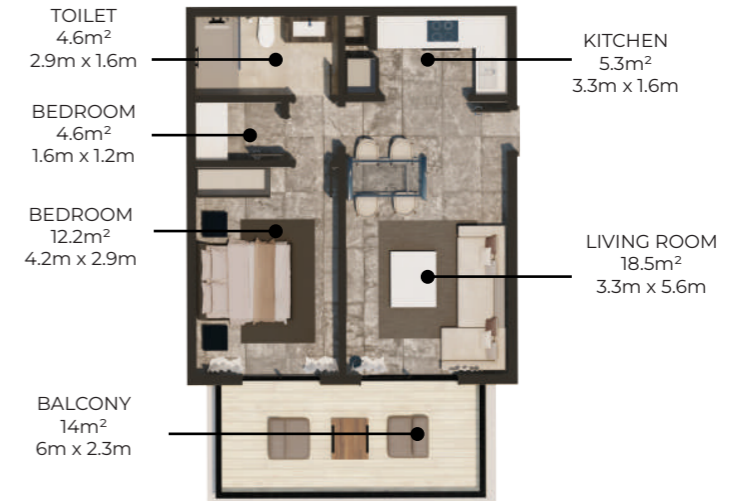

ONE BEDROOM APARTMENT

BEDROOMS: 1
TOILETS: 1

BUILT AREA: 51 m²
TERRACE AREA: 14 m² *
TOTAL AREA: 65 m²

TYPE A

TYPE B

*C-21, C-15: 11 m²