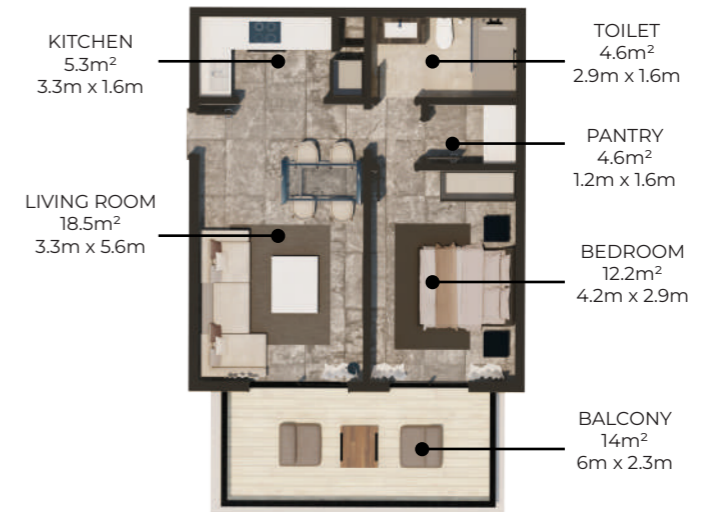

ONE BEDROOM APARTMENT

BEDROOMS: 1
TOILETS: 1

BUILT AREA: 51 m²
TERRACE AREA: 14 m² *
TOTAL AREA: 65 m²

TYPE A

TYPE B

*C-21, C-15: 11 m²