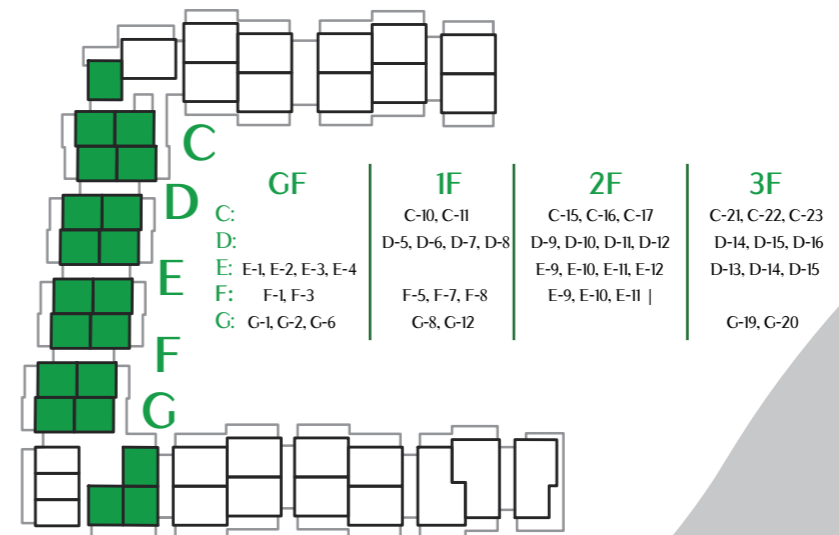

ONE BEDROOM APARTMENT

BEDROOMS: 1
TOILETS: 1

BUILT AREA: 51 m²
TERRACE AREA: 14 m² *
TOTAL AREA: 65 m²

TYPE A

TYPE B

*C-21, C-15: 11 m²